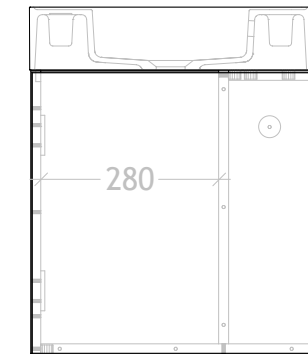

NAME:	ALLIM0450WH
SIZE:	450
WK/WH:	WALL HUNG
CONFIGURATION:	1 DOOR

PLEASE NOTE: Do not perform any plumbing rough in prior to taking delivery of your vanity, as all measurements are nominal and are subject to change. Measure exact locations from your vanity once it is on site.