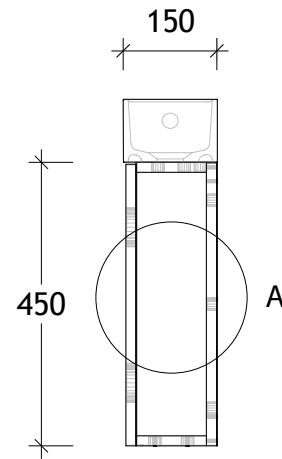

NAME:	ALLIM0450WH
SIZE:	450
WK/WH:	WALL HUNG
CONFIGURATION:	1 DOOR

PLEASE NOTE: Do not perform any plumbing rough in prior to taking delivery of your vanity, as all measurements are nominal and are subject to change. Measure exact locations from your vanity once it is on site.