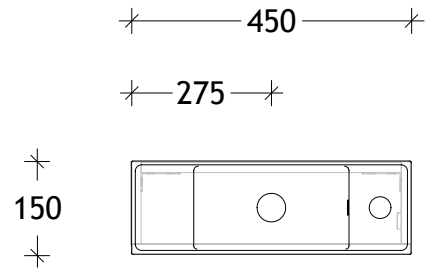

NAME:	ALLIM0450WH
SIZE:	450
WK/WH:	WALL HUNG
CONFIGURATION:	1 DOOR

PLEASE NOTE: Do not perform any plumbing rough in prior to taking delivery of your vanity, as all measurements are nominal and are subject to change. Measure exact locations from your vanity once it is on site.