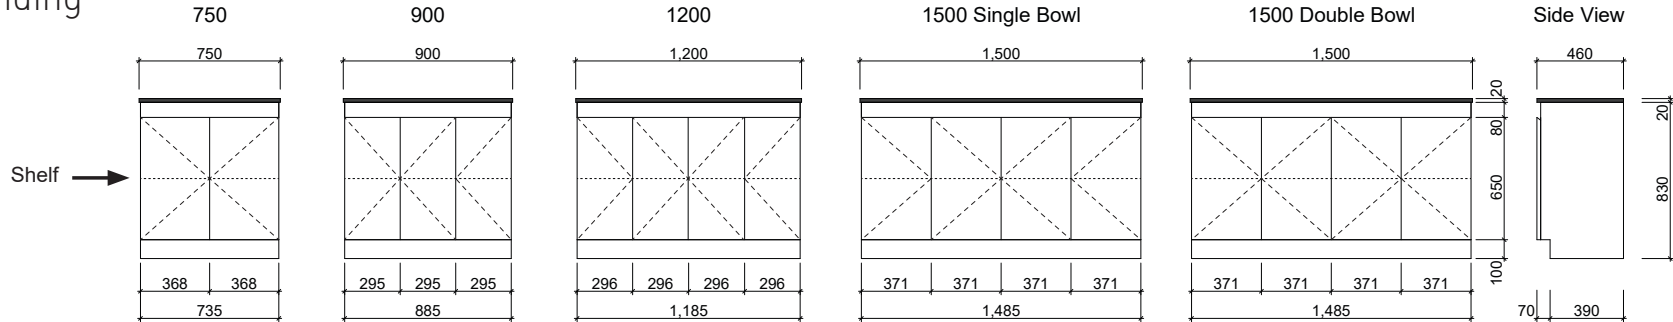

## Floor Standing

**NOTE:** Rockford unit contains doors only.

**Waste size:** Acrylic = 40mm, Ceramic = 32mm, Sculptured Marble = 32mm  
**Note:** Where left or right hand options are available please specify or else cabinets will be supplied as per these drawings. All vanity top and basin sizes are nominal only. E&OE