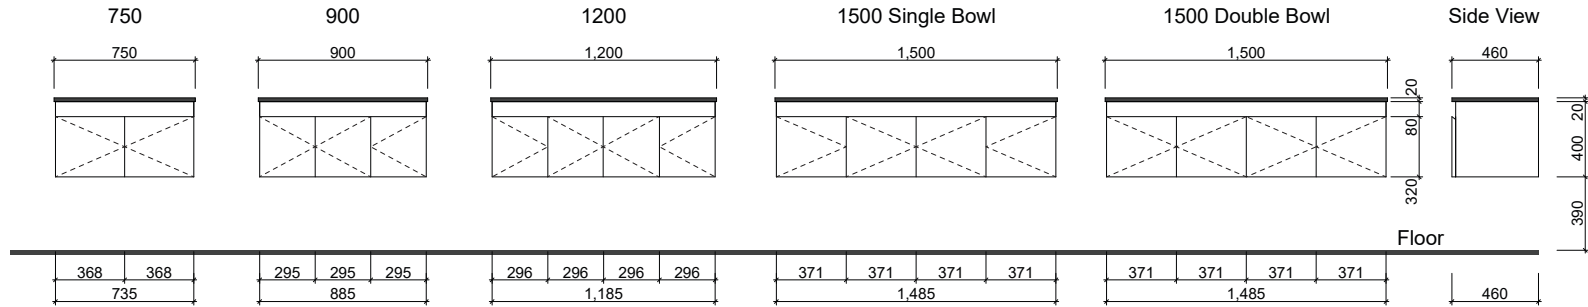

## Floor Standing

**NOTE:** Rockford unit contains doors only.

**Waste size:** Acrylic = 40mm, Ceramic = 32mm, Sculptured Marble = 32mm  
**Note:** Where left or right hand options are available please specify or else cabinets will be supplied as per these drawings. All vanity top and basin sizes are nominal only. E&OE