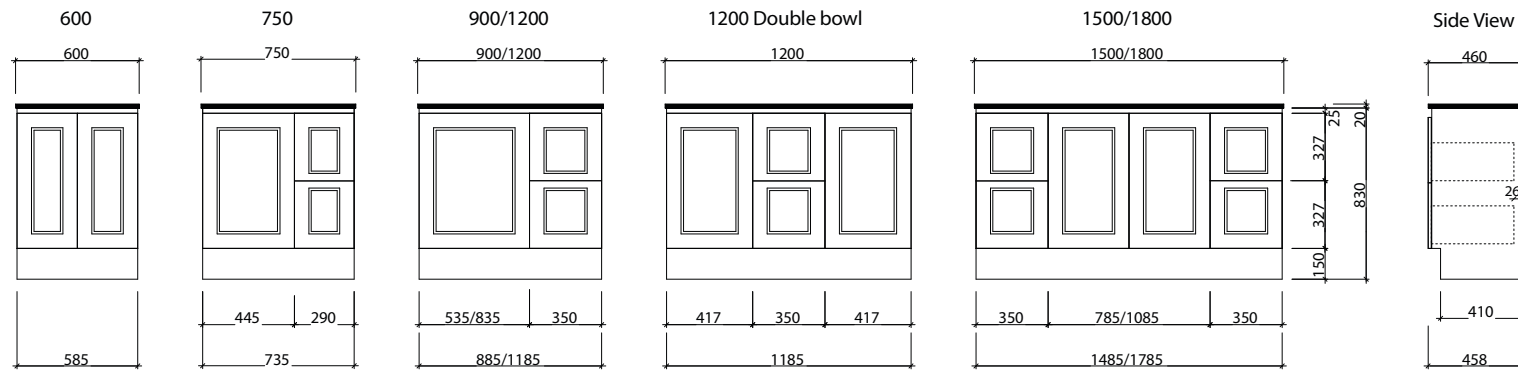

## Wall Hung

2 Doors to 1200 Vanity

## Floor Standing

2 Doors to 1200 Vanity

**Waste size:** Acrylic = 40mm, Ceramic = 32mm, Sculptured Marble = 32mm  
**Note:** Where left or right hand options are available please specify or else cabinets will be supplied as per these drawings. All vanity top and basin sizes are nominal only. E&OE