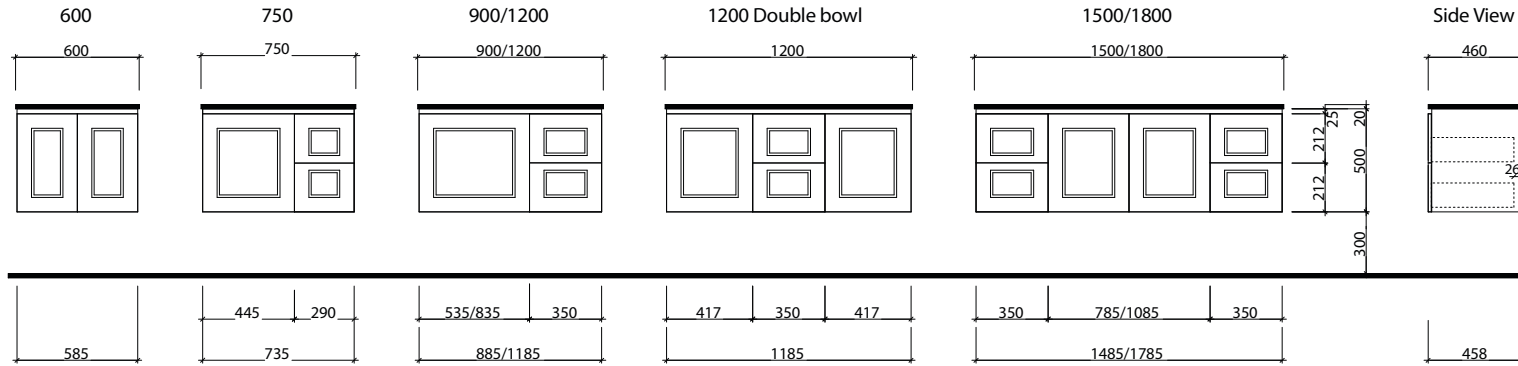

## Wall Hung

2 Doors to 1200 Vanity

## Floor Standing

2 Doors to 1200 Vanity

**Waste size:** Acrylic = 40mm, Ceramic = 32mm, Sculptured Marble = 32mm  
**Note:** Where left or right hand options are available please specify or else cabinets will be supplied as per these drawings. All vanity top and basin sizes are nominal only. E&OE