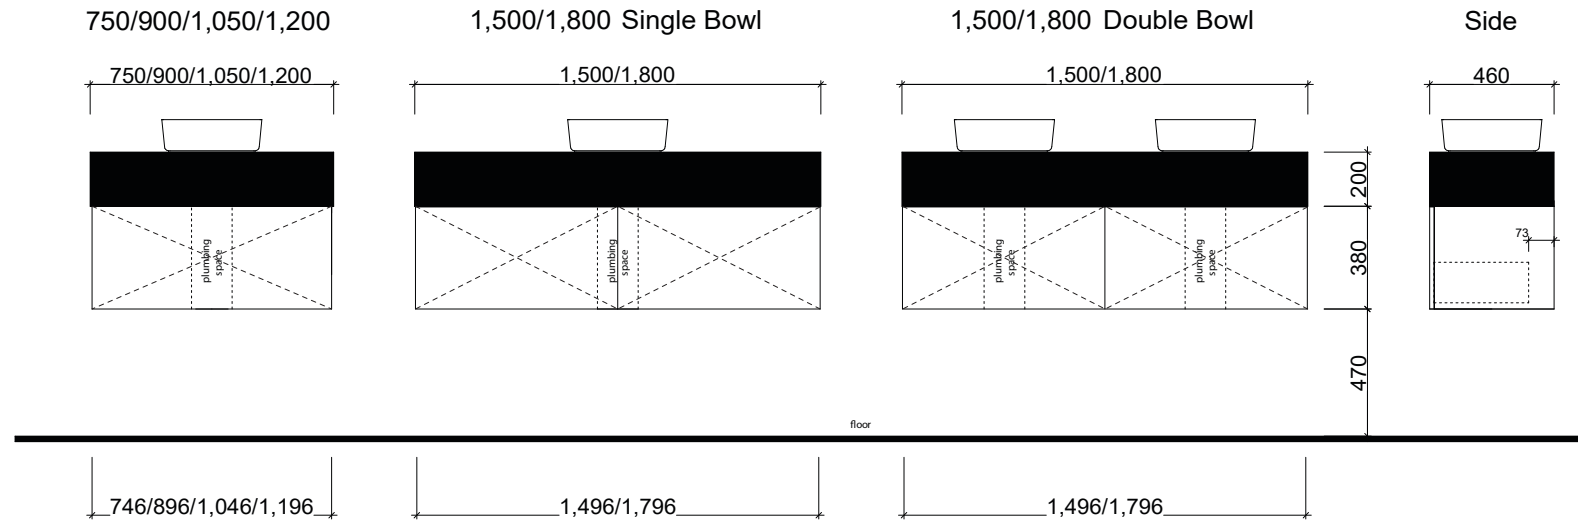

## Wall Hung

**Waste size:** Acrylic = 40mm, Ceramic = 32mm, Sculptured Marble = 32mm

**Note:** Where left or right hand options are available please specify or else cabinets will be supplied as per these drawings. All vanity top and basin sizes are nominal only. E&OE