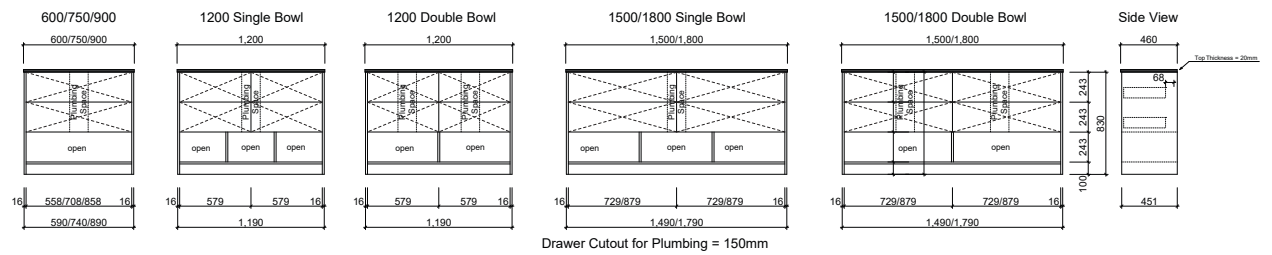

KANSAS

Wall Hung - Tempo Top

Wall Hung

Floor Standing - Tempo Top

Floor Standing

Waste size: Acrylic = 40mm, Ceramic = 32mm, Sculptured Marble = 32mm

Note: Where left or right hand options are available please specify or else cabinets will be supplied as per these drawings. All vanity top and basin sizes are nominal only. E&OE