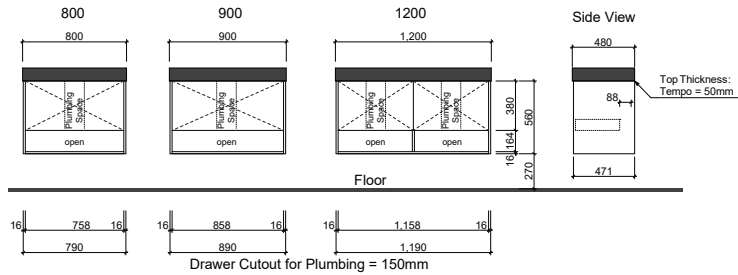

KANSAS

Wall Hung - Tempo Top

Wall Hung

Floor Standing - Tempo Top

Floor Standing

Waste size: Acrylic = 40mm, Ceramic = 32mm, Sculptured Marble = 32mm

Note: Where left or right hand options are available please specify or else cabinets will be supplied as per these drawings. All vanity top and basin sizes are nominal only. E&OE