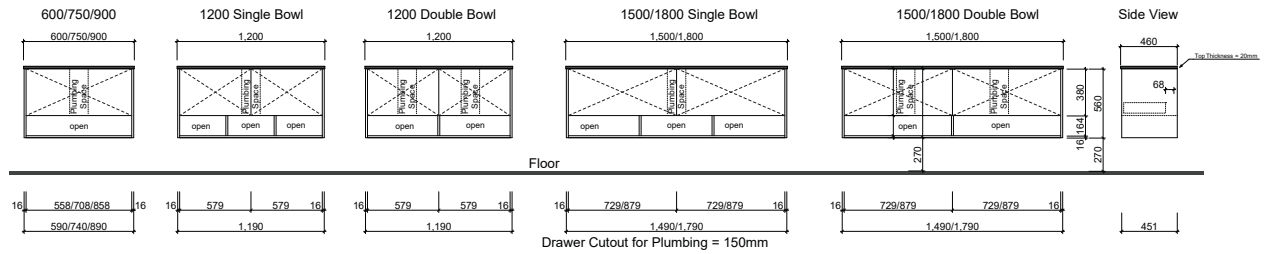

KANSAS

Wall Hung - Tempo Top

Wall Hung

Floor Standing - Tempo Top

Floor Standing

Waste size: Acrylic = 40mm, Ceramic = 32mm, Sculptured Marble = 32mm

Note: Where left or right hand options are available please specify or else cabinets will be supplied as per these drawings. All vanity top and basin sizes are nominal only. E&OE