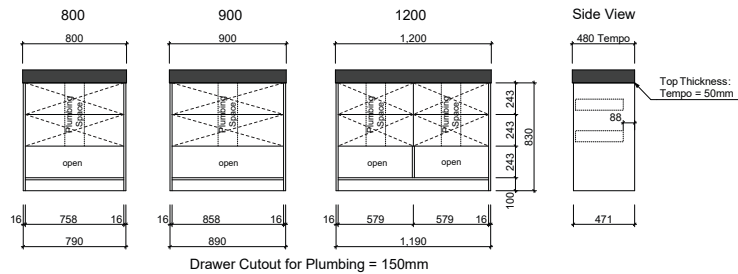

KANSAS

Wall Hung - Tempo Top

Wall Hung

Floor Standing - Tempo Top

Floor Standing

Waste size: Acrylic = 40mm, Ceramic = 32mm, Sculptured Marble = 32mm

Note: Where left or right hand options are available please specify or else cabinets will be supplied as per these drawings. All vanity top and basin sizes are nominal only. E&OE