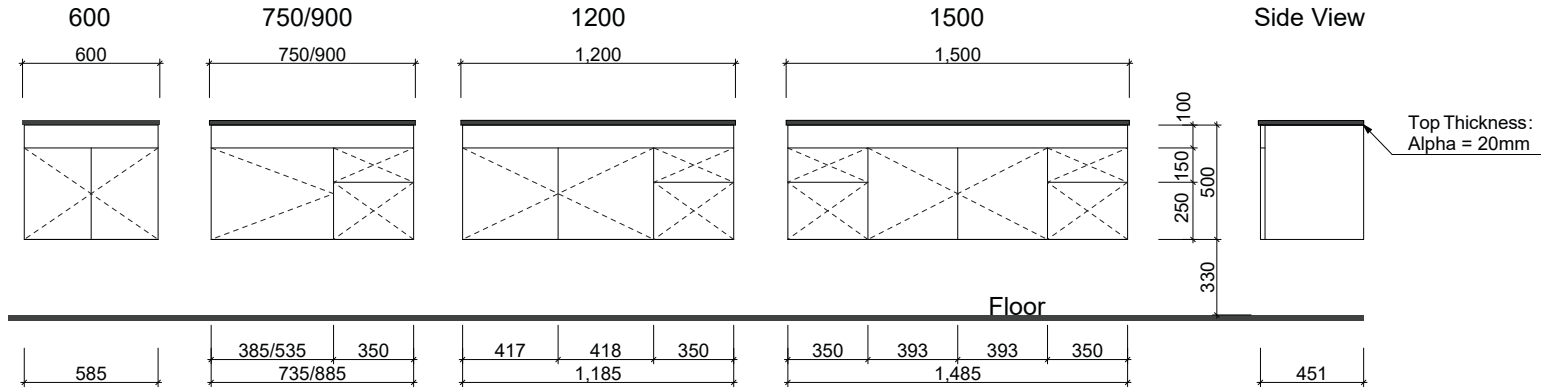

## Floor Standing

**Waste size:** Acrylic = 40mm, Ceramic = 32mm, Sculptured Marble = 32mm

**Note:** Where left or right hand options are available please specify or else cabinets will be supplied as per these drawings. All vanity top and basin sizes are nominal only. E&OE