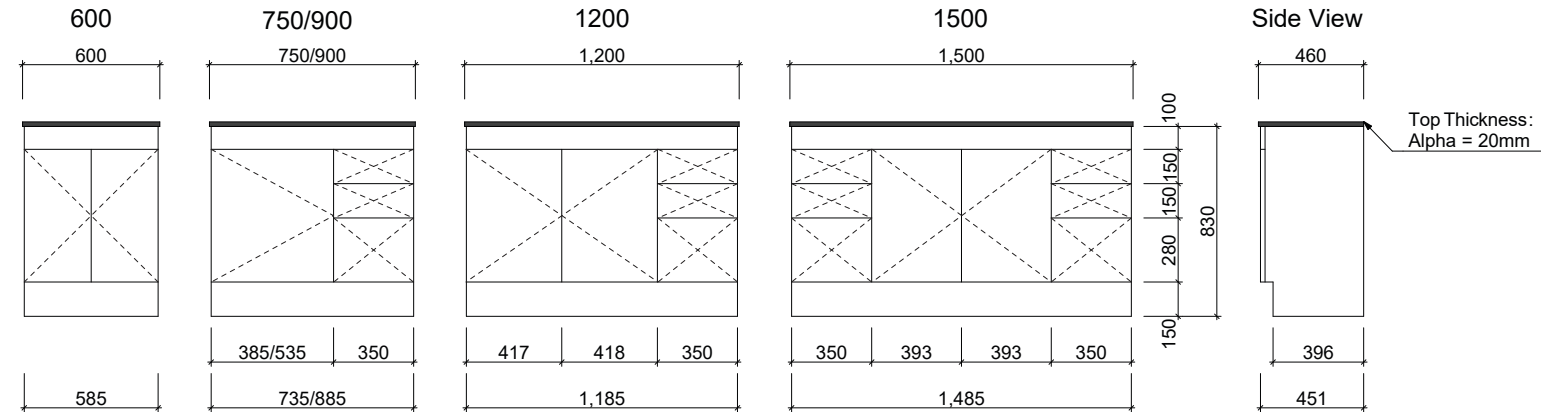

## Floor Standing

**Waste size:** Acrylic = 40mm, Ceramic = 32mm, Sculptured Marble = 32mm

**Note:** Where left or right hand options are available please specify or else cabinets will be supplied as per these drawings. All vanity top and basin sizes are nominal only. E&OE