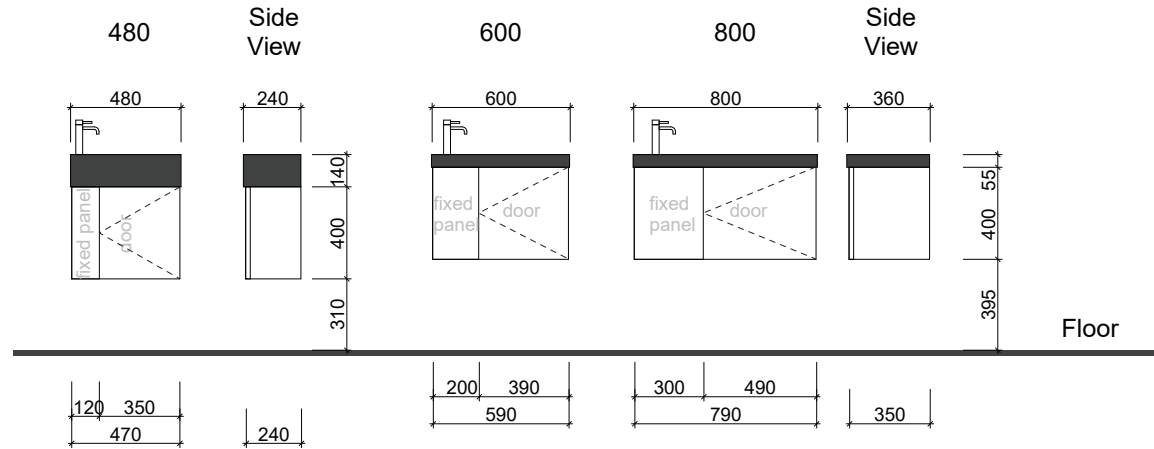

## Wall Hung

## Floor Standing

**Waste size:** Acrylic = 40mm, Ceramic = 32mm, Sculptured Marble = 32mm

**Note:** Where left or right hand options are available please specify or else cabinets will be supplied as per these drawings. All vanity top and basin sizes are nominal only. E&OE