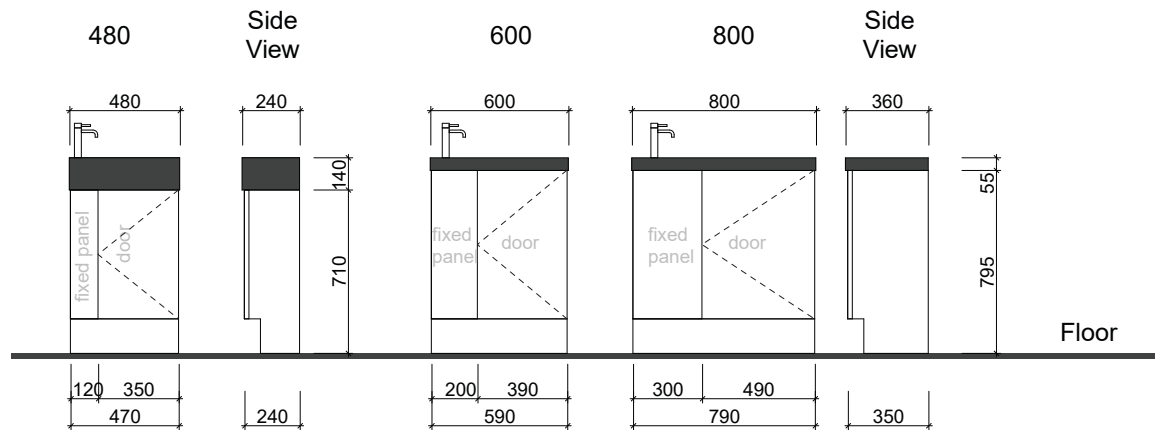

## Wall Hung

## Floor Standing

**Waste size:** Acrylic = 40mm, Ceramic = 32mm, Sculptured Marble = 32mm

**Note:** Where left or right hand options are available please specify or else cabinets will be supplied as per these drawings. All vanity top and basin sizes are nominal only. E&OE