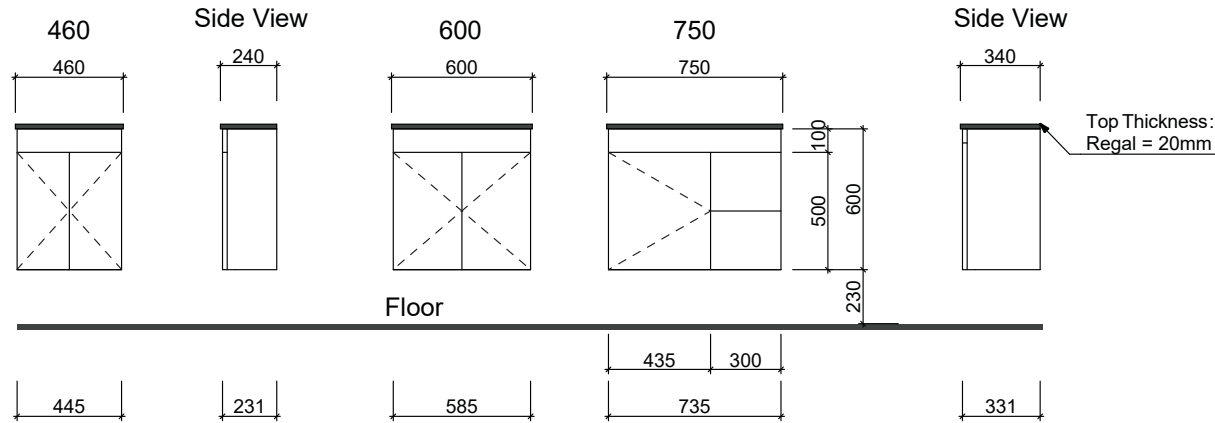

## Floor Standing

**Waste size:** Acrylic = 40mm, Ceramic = 32mm, Sculptured Marble = 32mm

**Note:** Where left or right hand options are available please specify or else cabinets will be supplied as per these drawings. All vanity top and basin sizes are nominal only. E&OE