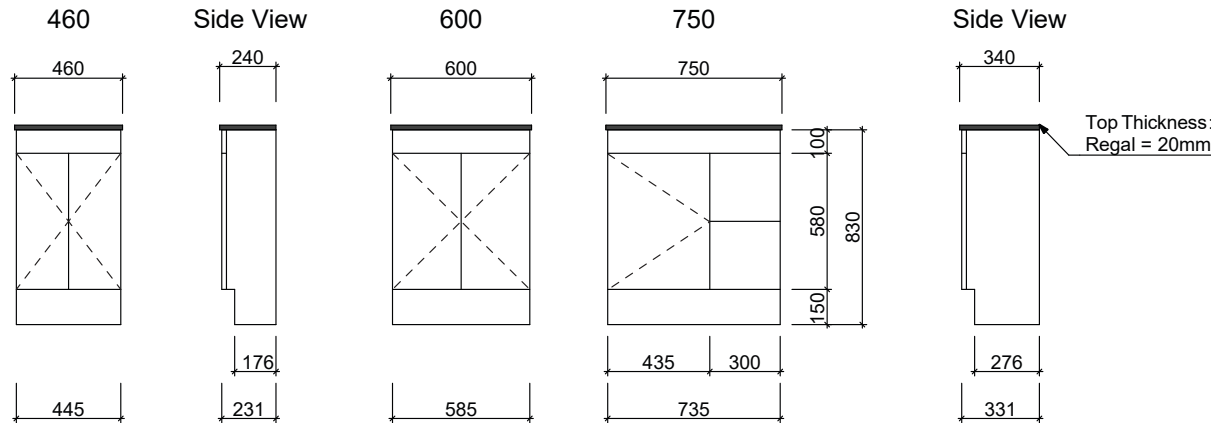

## Wall Hung

## Floor Standing

**Waste size:** Acrylic = 40mm, Ceramic = 32mm, Sculptured Marble = 32mm

**Note:** Where left or right hand options are available please specify or else cabinets will be supplied as per these drawings. All vanity top and basin sizes are nominal only. E&OE