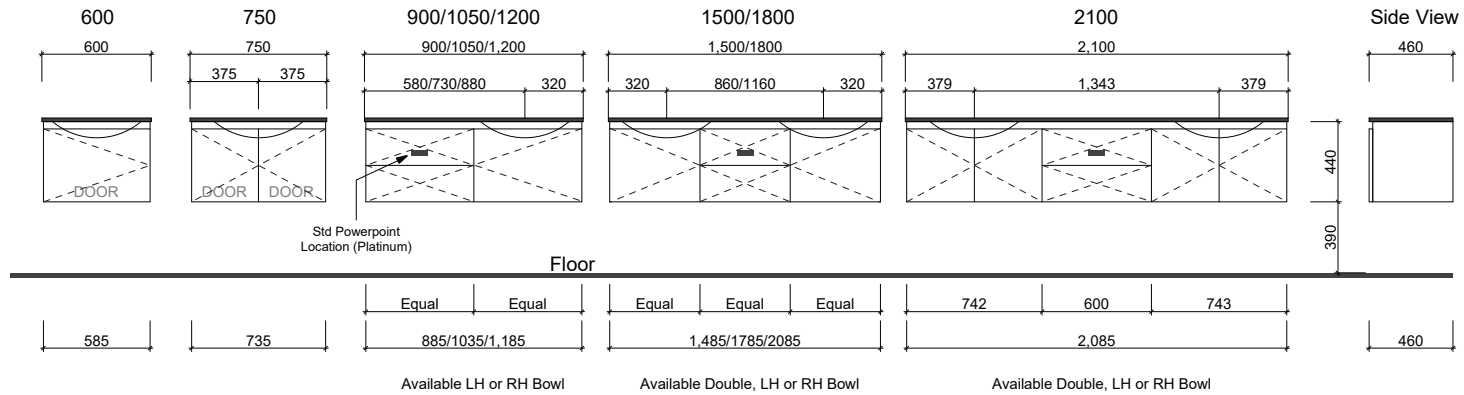

## Wall Hung

Drawer and door layout will alter if finger pull is selected.

## Floor Standing

Drawer and door layout will alter if finger pull is selected.

**Waste size:** Acrylic = 40mm, Ceramic = 32mm, Sculptured Marble = 32mm

**Note:** Where left or right hand options are available please specify or else cabinets will be supplied as per these drawings. All vanity top and basin sizes are nominal only. E&OE