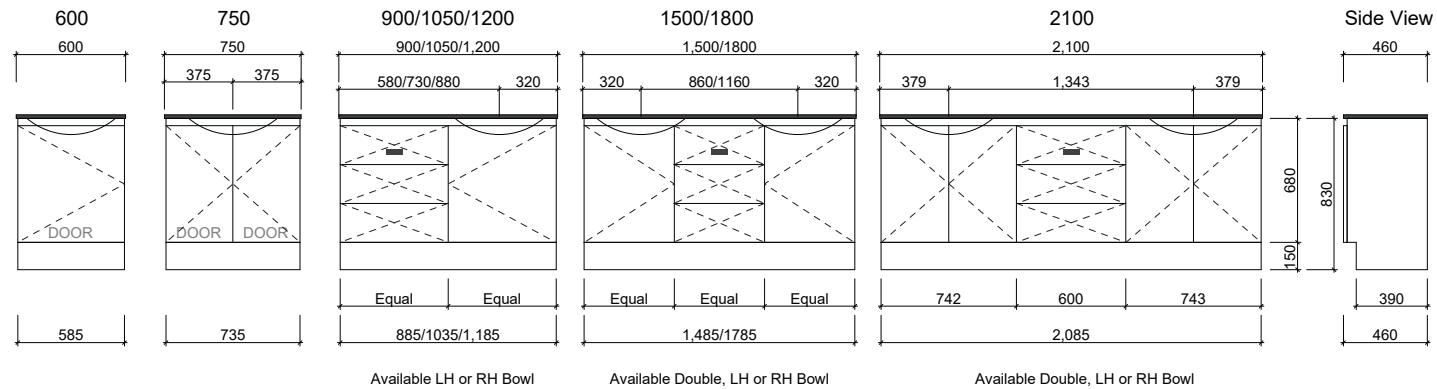

## Wall Hung

Drawer and door layout will alter if finger pull is selected.

## Floor Standing

Drawer and door layout will alter if finger pull is selected.

**Waste size:** Acrylic = 40mm, Ceramic = 32mm, Sculptured Marble = 32mm

**Note:** Where left or right hand options are available please specify or else cabinets will be supplied as per these drawings. All vanity top and basin sizes are nominal only. E&OE