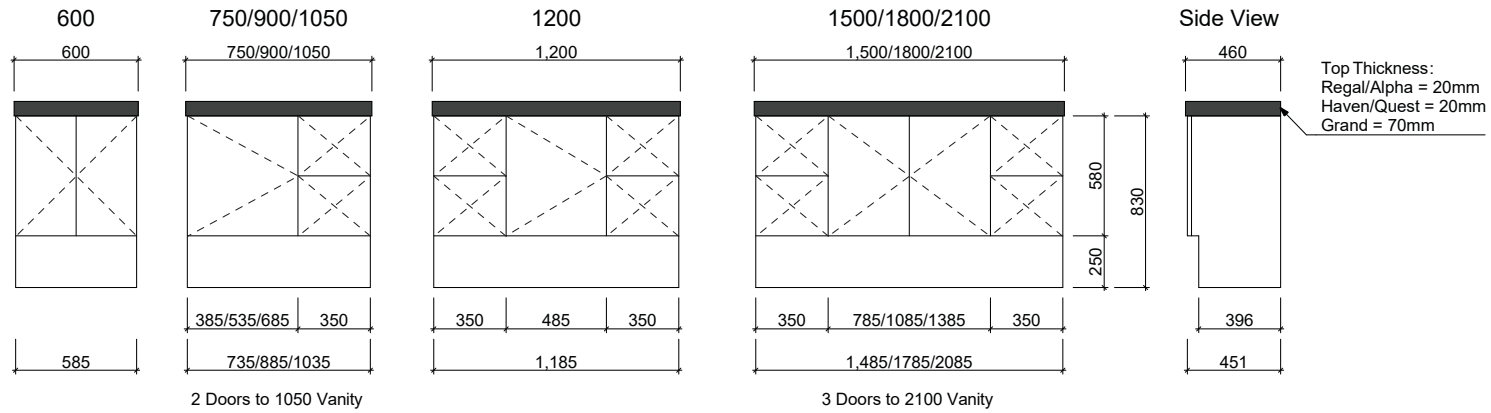

CARLO

Wall Hung

Floor Standing

Waste size: Acrylic = 40mm, Ceramic = 32mm, Sculptured Marble = 32mm

Note: Where left or right hand options are available please specify or else cabinets will be supplied as per these drawings. All vanity top and basin sizes are nominal only. E&OE