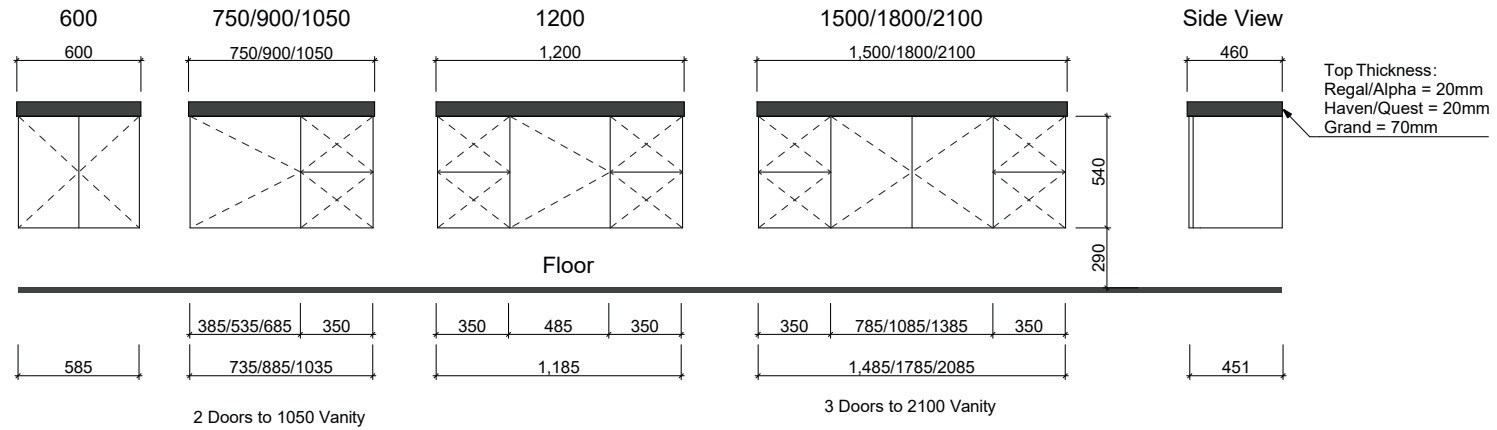

CARLO

Wall Hung

Floor Standing

Waste size: Acrylic = 40mm, Ceramic = 32mm, Sculptured Marble = 32mm

Note: Where left or right hand options are available please specify or else cabinets will be supplied as per these drawings. All vanity top and basin sizes are nominal only. E&OE